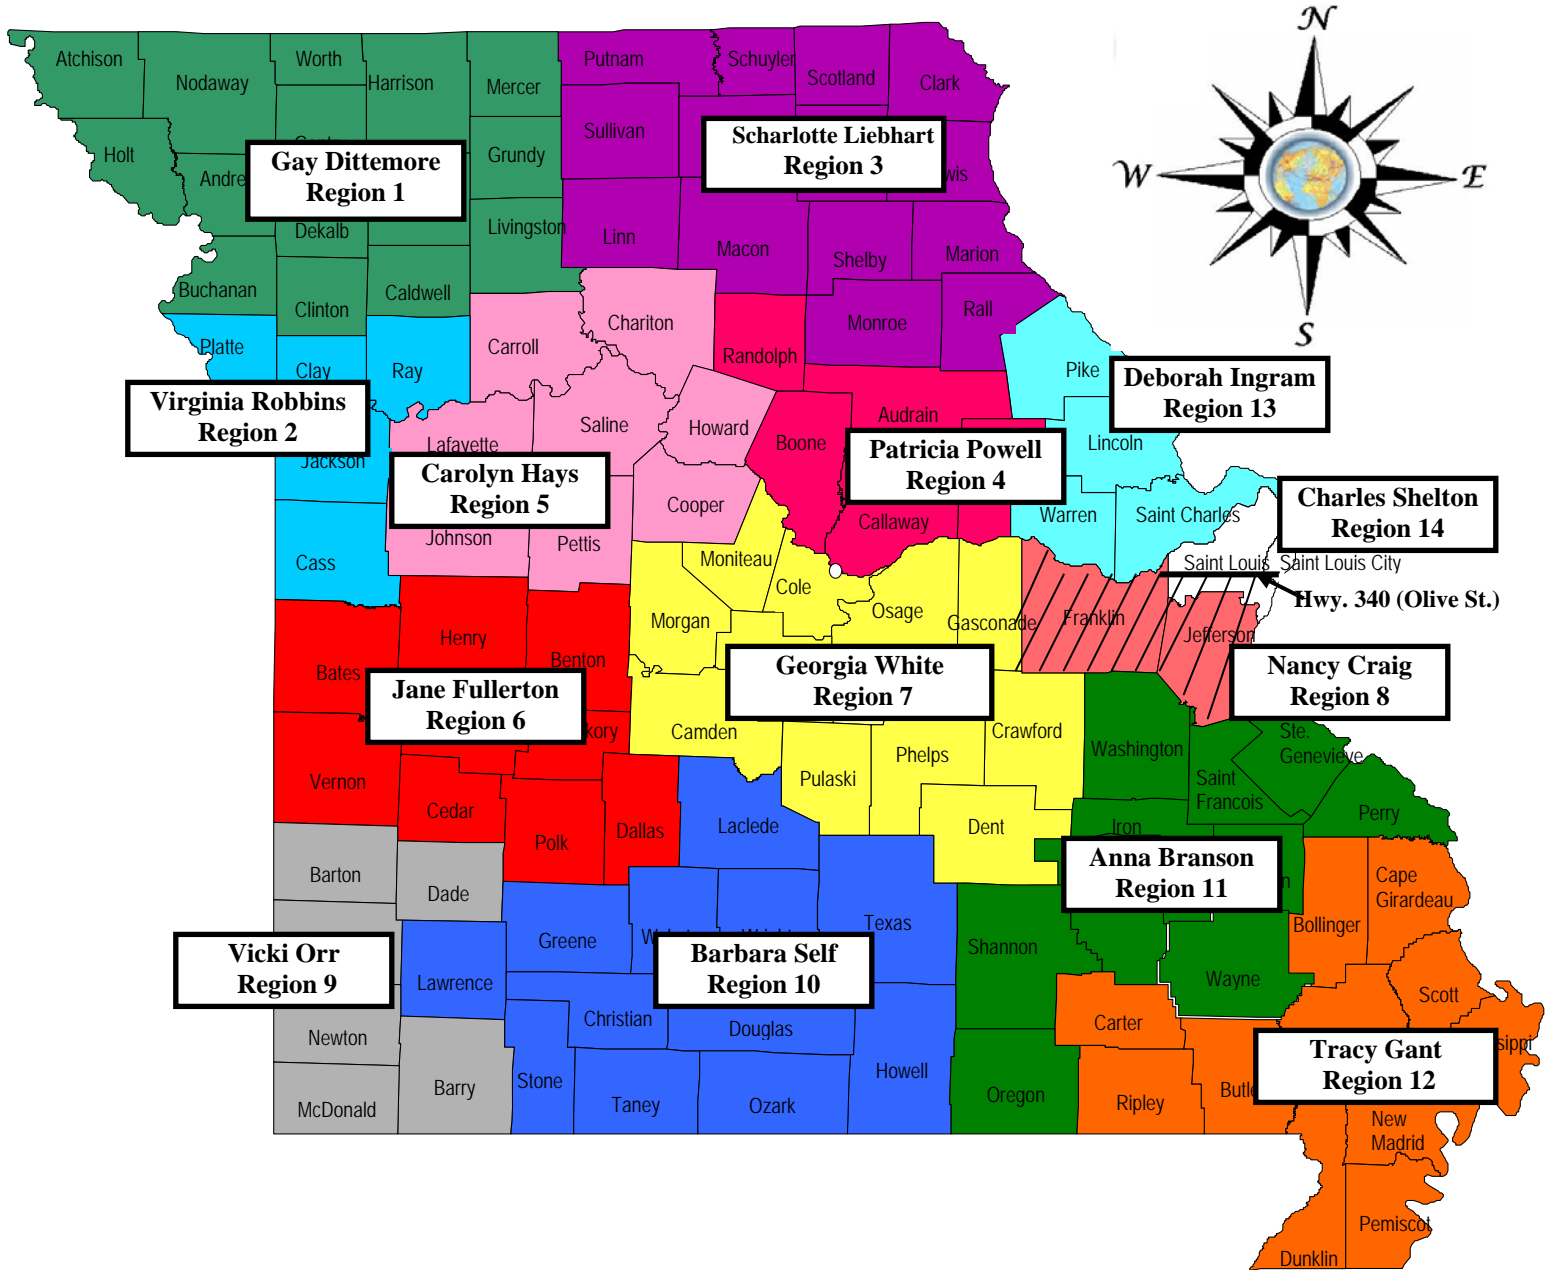

Missouri Retired Teachers Association Regional Map – 14 Regions

MRTA

Missouri Retired Teachers Association & Public School Personnel

Regional Map-14 Regions

<p>Region 1 Andrew Co. Atchison/Holt Caldwell Co. Clinton Co. Davies Co. D.C. United Co. Gentry Co. Grundy Co. Harrison Co. Livingston Co. Mercer Co. Nodaway Co. St. Joseph</p> <p>Region 2 Belton Blue Springs Cass Co. Clay Platte Co. Fort Osage Foxwood Springs Grandview Hickman Mills Independence Jacom John Knox Village Kansas City Lone Jack, Oak Grove, Grain Valley (LOV) Ray Co. Raytown</p> <p>Region 3 Clark Co. Kirksville Lewis Co. Linn Co. Macon Co. Marion/Ralls Monroe/Shelby Scotland Co. Sullivan Co.</p>	<p>Region 4 Audrain Co./Mexico Boone Co. Kingdom of Callaway Montgomery Co. North Boone Co. Randolph Co.</p> <p>Region 5 Carroll Co. Chariton Co. Cooper Co. Higginsville Howard Co. Johnson Co. Lafayette Co. Odessa Saline Co. Sedalia Community State Fair C. C.</p> <p>Region 6 Benton Co. Dallas Co. Henry Co. Hickory Co. Polk Co. Sac Osage St. Clair Co. Stockton Lakers Vernon Co. West Central</p> <p>Region 7 Camden Co. Cole Co. Crawford Co. Dent Co. Miller Co. Maries, Osage, Gasconade (MOG) Moniteau Morgan Phelps Co. Pulaski Co.</p>	<p>Region 8 Affton Bayless Brentwood Clayton Franklin Co. Hancock Place Jefferson Co. Kirkwood Ladue Lindbergh Maplewood-Richmond Heights Mehlville Meramec Community College Meramec Valley R-III Parkway Rockwood St. Louis Suburban Sullivan Area University City Valley Park Webster Groves Windsor C-1</p> <p>Region 9 Barry Co. Barton Co. Carthage Dade Co. Joplin McDonald Co. Newton Co. Webb City/Carl Junction</p> <p>Region 10 Christian Co. Douglas Co. Laclede Co. Lawrence Co. Reed Springs Republic South Central Springfield Texas Co.</p>	<p>Region 10 Con't. Tri Lakes WAWRSP Webster Co. Wright Co.</p> <p>Region 11 Iron Co. Madison Co. Mineral Area Perry Co. Reynolds Co. Ste. Genevieve Tri County Washington Co. Wayne Co.</p> <p>Region 12 Bootheel Butler Co./Poplar Bluff Cape Girardeau Carter Co. Mississippi Co. Ripley Co. SEMO Stoddard Co.</p> <p>Region 13 Daniel Boone Lincoln Pike St. Charles</p> <p>Region 14 Ferguson-Florissant Hazelwood Jennings Normandy Pattonville Ritenour Riverview Gardens Spec. School Dist. St. Louis City</p>
--	---	--	---